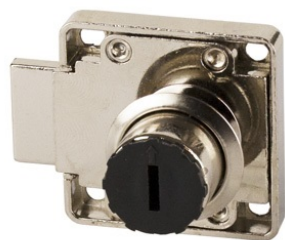

PRODUCT SHEET

Description:

Rim Lock MIC850, $\varnothing 19 \times 22 \text{mm}$, Body Only, #J11+#J12, Right, NPL.

Item number:

14.01.014-5

Units	Box	Carton	HS Code	Barcode
Pcs.	24	240	8301300000	 5704866031721