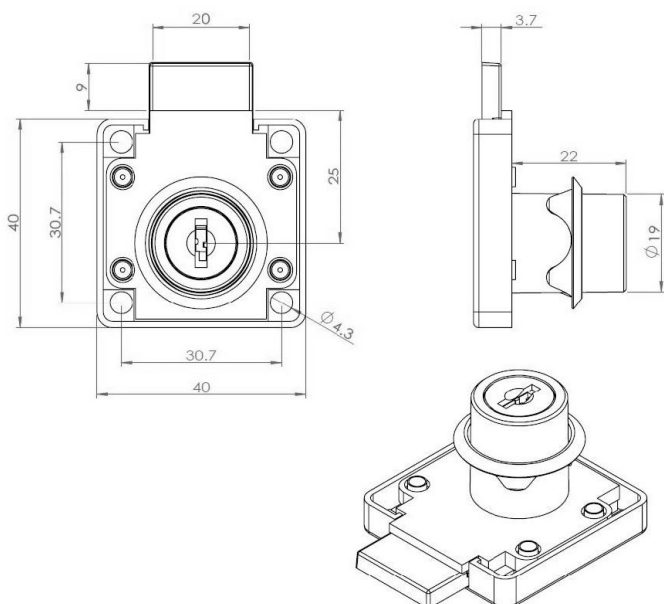

PRODUCT SHEET

Description:

Rim Lock MIC850, $\varnothing 19 \times 22 \text{mm}$, Body Only, #J11+#J12, Right, NPL.

Item number:

14.01.014-5

Units	Box	Carton	HS Code	Barcode
Pcs.	24	240	8301300000	 5704866031721

RIGHT

SISO A/S

Mileparken 11
DK-2740 Skovlunde
Denmark
VAT: DK 24786013

Phone +45 45 830 900

www.siso.dk
siso@siso.dk

Danske Bank
Nytorv Branch
Copenhagen
SWIFT: DABADKKK

Account no.
4180 3112 112936
IBAN Account
DK7230003112112936